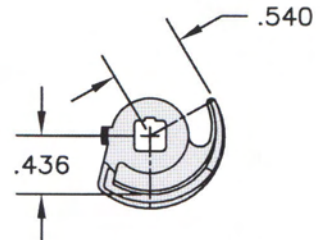

**STANDARD
L.H. CAM
680108**