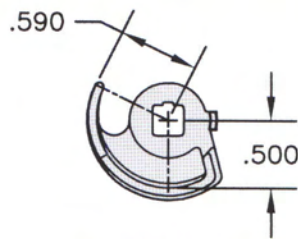

**EXTENDED
R.H. CAM
680105**