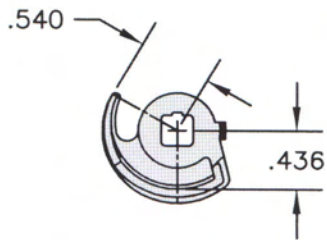

680 SERIES KEEPERS

FOR HOUSINGS WITHOUT ALIGNMENT TABS	FOR HOUSINGS WITH ALIGNMENT TABS	VERTICAL KEEPERS
680104 #6 SCREW WITH #5 HEAD		680111 #6 SCREW PAN HEAD
680107 #6 SCREW WITH #5 HEAD WITH GLAZING BEAD		

680 SERIES CAMS

**STANDARD
R.H. CAM
680103**